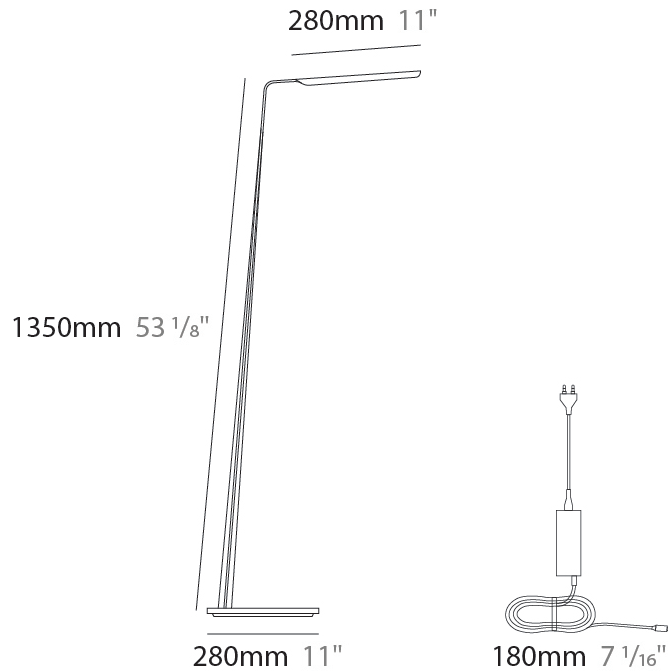

PROJECT
TYPE
SPECIFIER
QUANTITY
DATE

SWAN PORTABLE

D74009- -
base number   Color   Finish
                         Temperature   Options

1. To build a product code in our configurator select the specify button on the base model # product page
2. To build a manual product code on this datasheet choose from the options listed below in blue font and add the suffix to the base model #

GENERAL

Series: Swan
Brand: Tunto
Division: Design
Mounting Type: Portable
Mounting Location: Floor
Subcategory: Floor

PHYSICAL

Shape: Abstract
Length (mm): 390
Length (in): 15 ³/₈
Height (mm): 1350
Height (in): 53 ¹/₈
Light Distribution: Direct
Fixture Finish: WAL / ASH / OAK / BLK / WHI
Holder Finish: White
Fixture Material: Wood
Cable Details: 180mm / 70.87" cord and plug

ELECTRICAL

Lamp Type: LED
Input Wattage (W): 14
Dimming: Touch Dimming
Driver Location: Inline Transformer Plug
Input Voltage (V): 120

LED

Color Temperature (°K): 2700 / 3000
Max. Delivered Lumen (lm): 660 - 1090
CRI: >93 CRI
Lamp Life (hrs): 50000

OPTICAL

RATINGS AND CERTIFICATIONS

Certified By: Certified for North American Standards
IP rating: IP20