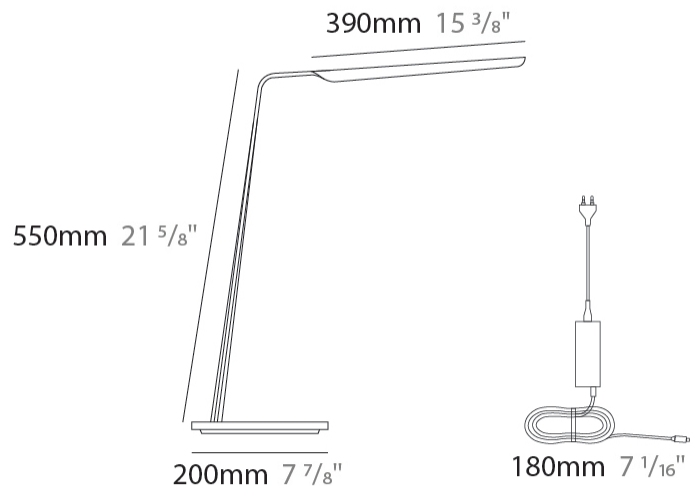

PROJECT	_____
TYPE	_____
SPECIFIER	_____
QUANTITY	_____
DATE	_____

SWAN PORTABLE

D74008- _____
base number   Color   Finish
                         Temperature   Options

1. To build a product code in our configurator select the specify button on the base model # product page
2. To build a manual product code on this datasheet choose from the options listed below in blue font and add the suffix to the base model #

GENERAL

Series: Swan
Brand: Tunto
Division: Design
Mounting Type: Portable
Mounting Location: Table
Subcategory: Table

PHYSICAL

Shape: Abstract
Length (mm): 390
Length (in): 15 ³/₈
Height (mm): 550
Height (in): 21 ⁵/₈
Light Distribution: Direct
Fixture Finish: WAL / ASH / OAK / BLK / WHI
Fixture Material: Wood
Cable Details: 180mm / 70.87" cord and plug

ELECTRICAL

Lamp Type: LED
Input Wattage (W): 20
Dimming: Touch Dimming
Driver Location: Inline Transformer Plug
Input Voltage (V): 120

LED

Color Temperature (°K): 2700 / 3000
Max. Delivered Lumen (lm): 660 - 1090
CRI: >93 CRI
Lamp Life (hrs): 50000

OPTICAL

RATINGS AND CERTIFICATIONS

Certified By: Certified for North American Standards
IP rating: IP20